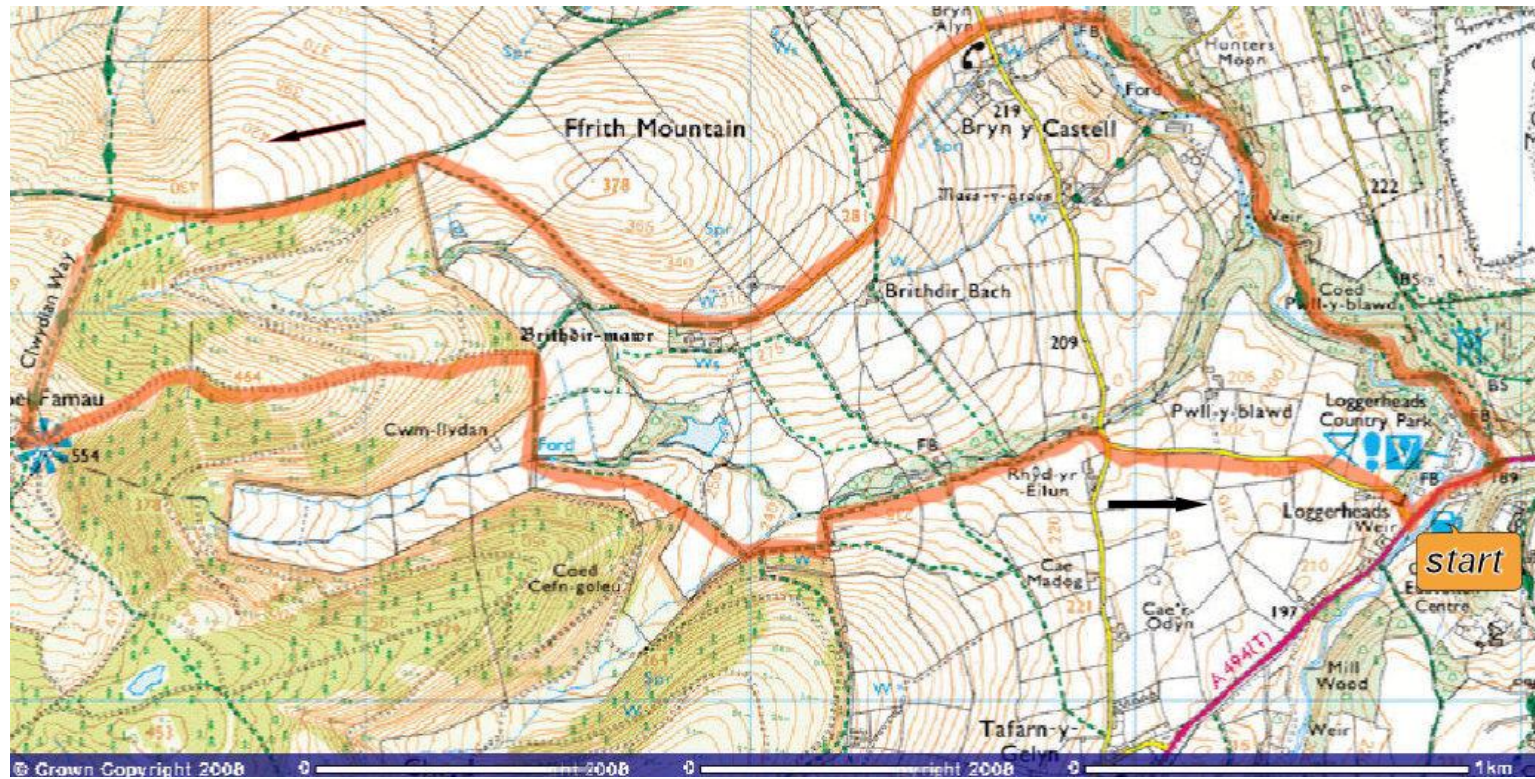

SCR Walk, Moel Famau, October 2008

From the Ordnance Survey website, <http://www.ordnancesurvey.co.uk/oswebsite/getamap/>